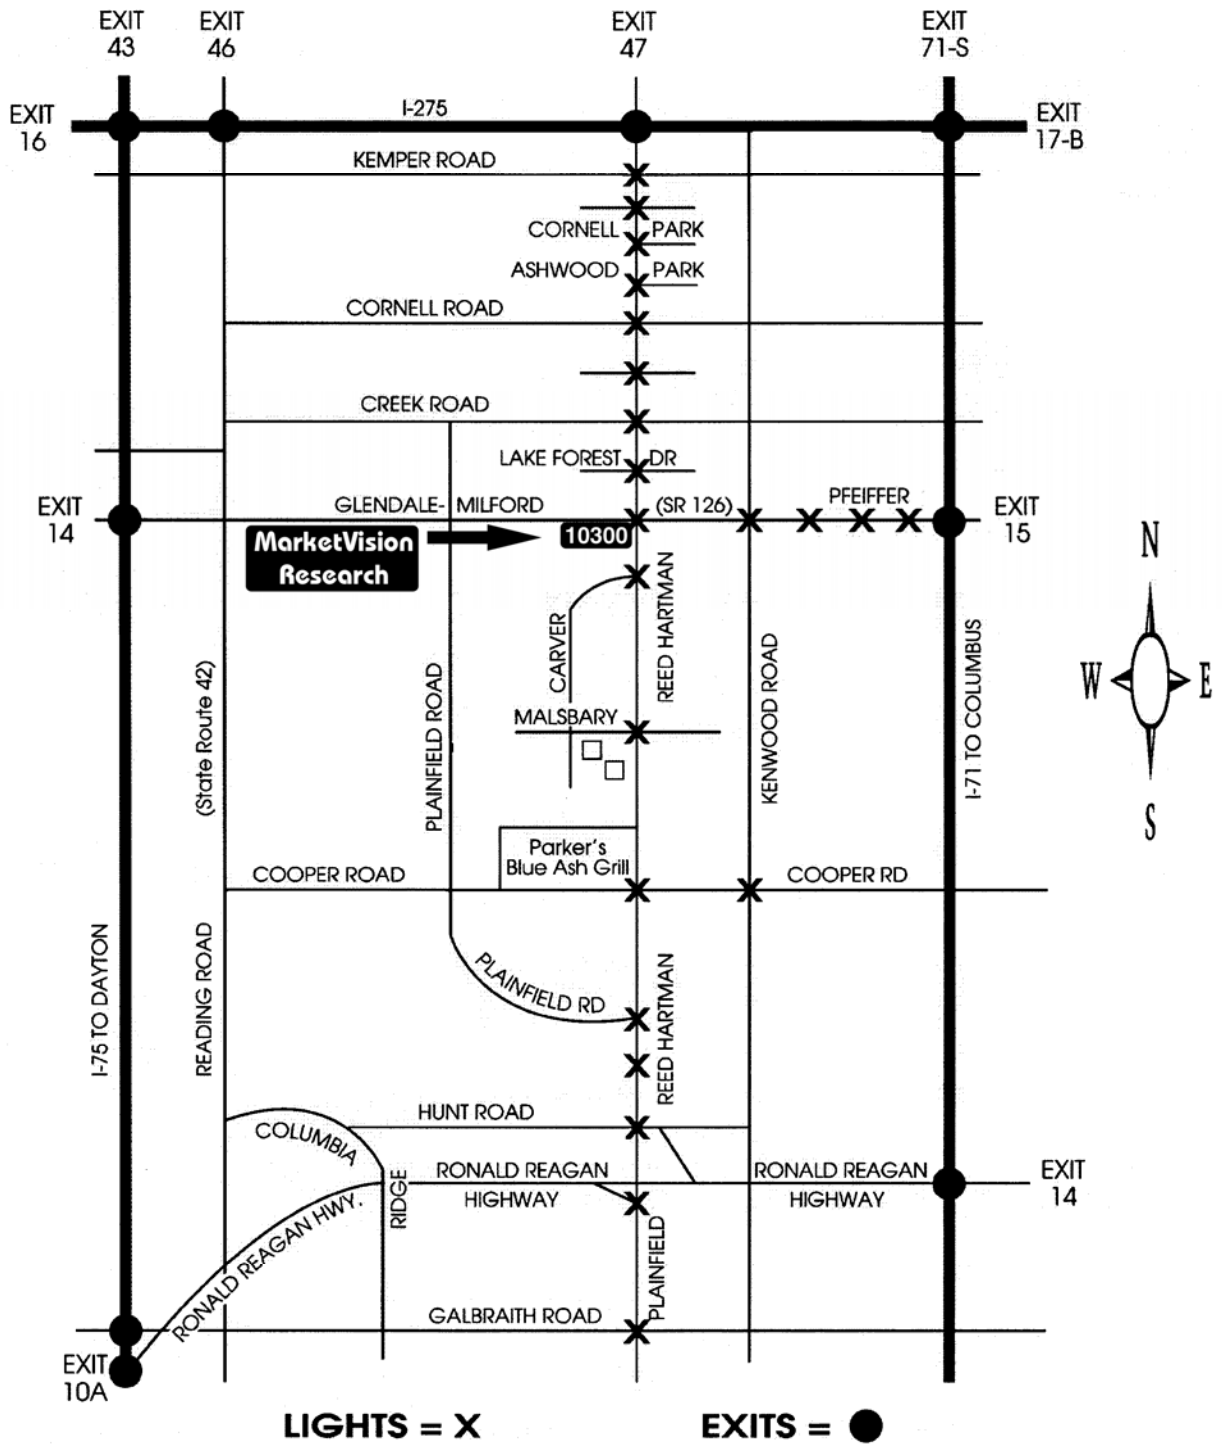

MarketVision Research Cincinnati Consumer Center

10300 Alliance Rd, Ste 160

Cincinnati, OH 45242